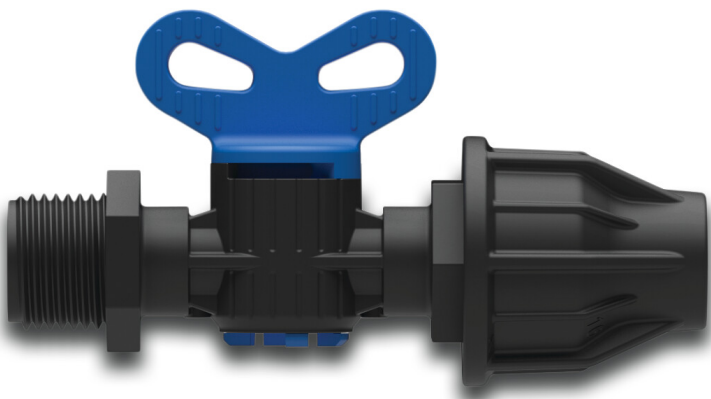

Plug valve PP 16 mm x 3/4"
lock x male thread 4bar
black/blue (7034837)

TECHNICAL SPECIFICATIONS

Colour	black/blue
Material	PP
Connection	lock x male thread
Pressure	4 bar
Size	16 mm x 3/4"

PRODUCT INFORMATION