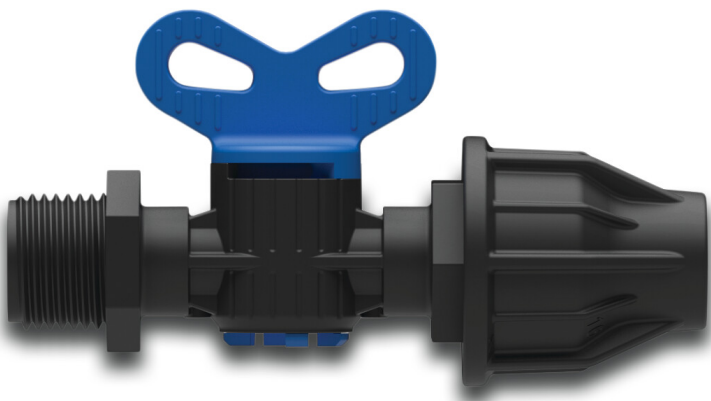

Plug valve PP 16 mm x 3/4"
lock x male thread 4bar
black/blue (7034837)

TECHNICAL SPECIFICATIONS

Colour	black/blue
Material	PP
Connection	lock x male thread
Pressure	4 bar
Size	16 mm x 3/4"

PRODUCT INFORMATION