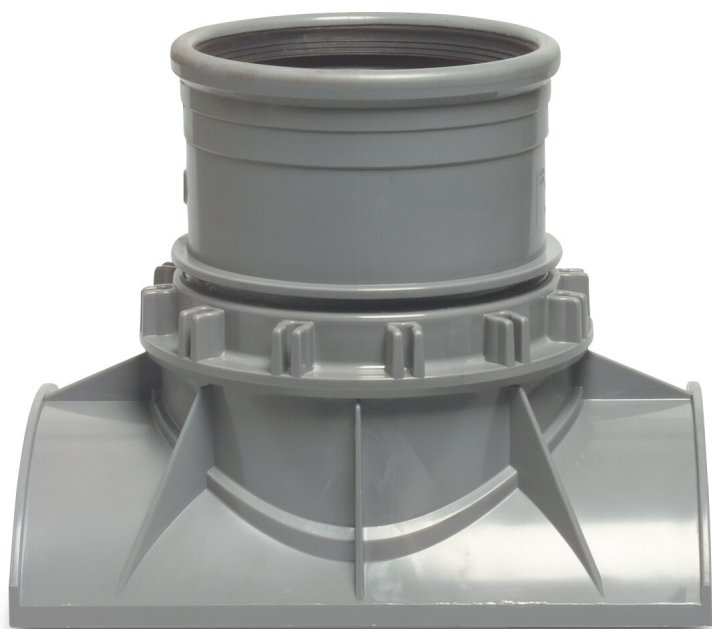

**Drainage glue saddle PVC-U
250 mm x 125 mm SN8 screw
inlet x ring seal grey
KIWA/KOMO (0350271)**

TECHNICAL SPECIFICATIONS

Colour	grey
Material	PVC-U
Approval	KIWA/KOMO
Connection	screw inlet x ring seal
SN	SN8
Size	250 mm x 125 mm