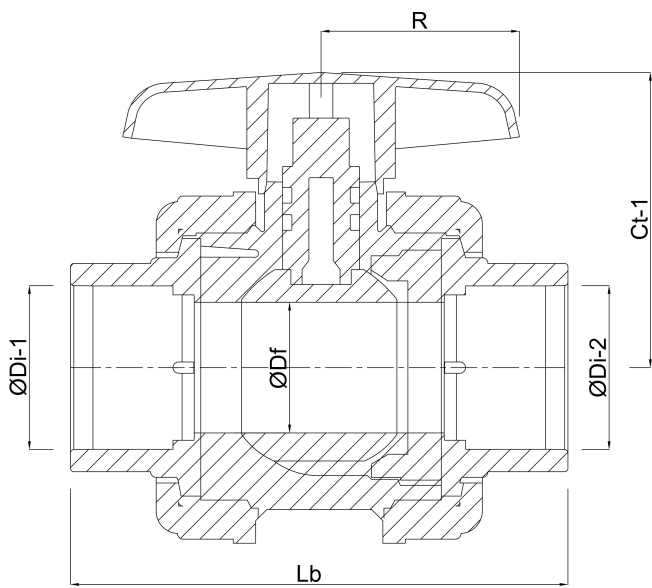

Housing construction 3-part

Ball material PVC-U

Material housing PVC-U

Material seal PE/EPDM

Connection imperial glue socket

Temperature range 10°C - 60°C

Size 1"

Pressure 16 bar

DIMENSIONS

Ct-1 70 mm

Lb 124 mm

R 80 mm

ØDf 35 mm

ØDi-1 1 "

ØDi-2 1 "

Last modified date: 11/03/2026