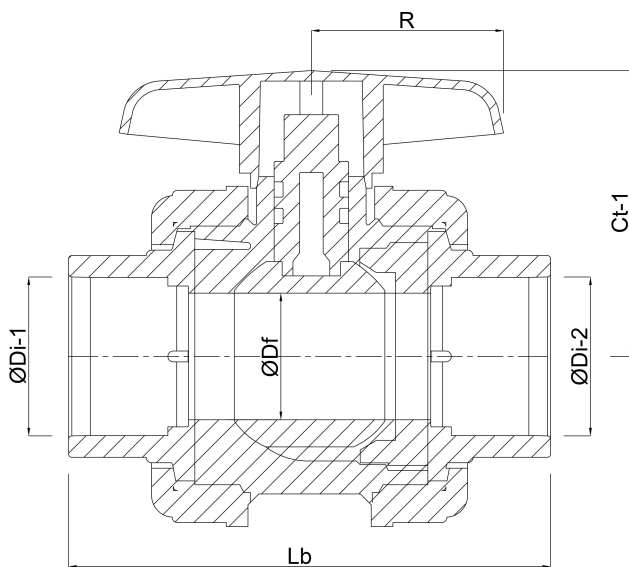

Ball material PVC-U

Material housing PVC-U

Material seal PE/EPDM

Connection imperial glue socket

Temperature range 10°C - 60°C

Size 1"

Pressure 16 bar

## DIMENSIONS

Ct-1 70 mm

Lb 124 mm

R 80 mm

ØDf 35 mm

ØDi-1 1 "

ØDi-2 1 "

**Last modified date: 27/05/2026**