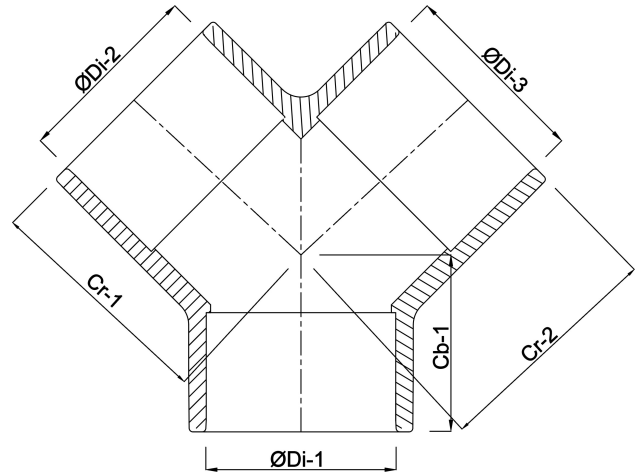

VDL Y-piece PVC-U 50 mm glue socket 16bar grey (7018120)

V-L Van de Lande

TECHNICAL SPECIFICATIONS

Colour grey

Material PVC-U

Connection glue socket

Pressure 16 bar

Size 50 mm

DIMENSIONS

Cb-1 61 mm

Cr-1 42 mm

Cr-2 42 mm

ØDi-1 50 mm

ØDi-2 50 mm

ØDi-3 50 mm

Last modified date: 25/05/2026