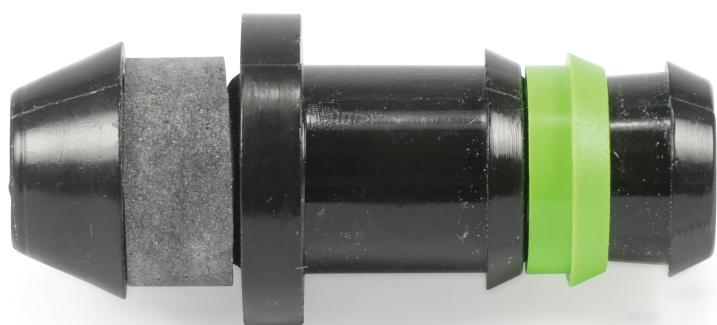

**Straight connector POM 20 mm  
barbed x push-in 4bar black**  
(7027868)

# TECHNICAL SPECIFICATIONS

Colour	black
Material	POM
Connection	barbed x push-in
Pressure	4 bar
Size	20 mm

## PRODUCT INFORMATION

Drill holes Ø 12 mm.

**Last modified date: 06/10/2025**

Bosta UK Ltd.  
Reflection House  
Olding Road  
Bury St. Edmunds  
Suffolk  
IP33 3TA  
T +44 (0) 1284 716580  
E [enquiries@bosta.co.uk](mailto:enquiries@bosta.co.uk)  
<http://www.bosta.com>