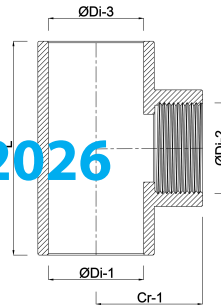

**Profec T-piece 90° PVC-U 32
mm x 3/4" x 32 mm glue socket
x female thread x glue socket
10bar grey (0100137)**

TECHNICAL SPECIFICATIONS

Colour	grey
Material	PVC-U
Connection	glue socket x female thread x glue socket
Pressure	10 bar
Size	32 mm x 3/4" x 32 mm

DIMENSIONS

Cr-1	37 mm
L	78 mm
ØDi-1	32 mm
ØDi-2	3/4 "
ØDi-3	32 mm
β	90 °

Last modified date: 13/03/2026

Bosta UK Ltd.
Reflection House
Olding Road
Bury St. Edmunds
Suffolk
IP33 3TA
T +44 (0) 1284 716580
E enquiries@bosta.co.uk
<http://www.bosta.com>