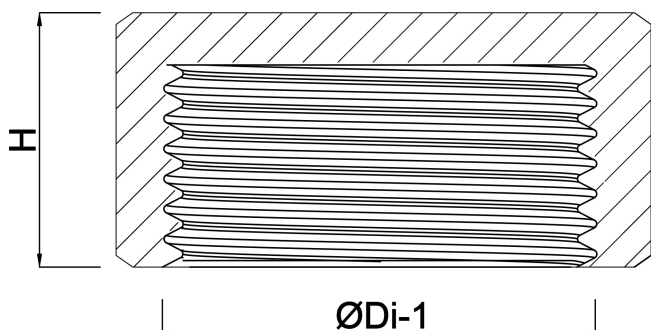

**Profec Nr. 300 Hexagon cap
cast iron galvanised 1/2"
female thread 25bar DVGW
(1030004)**

TECHNICAL SPECIFICATIONS

Material	cast iron
Surface treatment	galvanised
Approval	DVGW
Connection	female thread
Fitting nr.	Nr. 300
Temperature range	-20°C - 120°C
Pressure	25 bar
Size	1/2"

DIMENSIONS

H	20 mm
ØDi-1	1/2 "

Last modified date: 14/03/2026

Bosta UK Ltd.
Reflection House
Olding Road
Bury St. Edmunds
Suffolk
IP33 3TA
T +44 (0) 1284 716580
E enquiries@bosta.co.uk
<http://www.bosta.com>