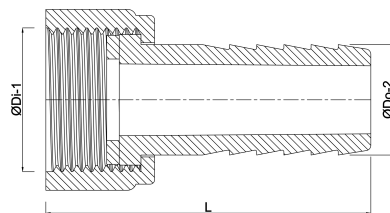

**Hose tail 2/3 union adaptor PA
(nylon) 1/2" x 16 mm female
threaded nut x hose tail 16bar
white (0440504)**

TECHNICAL SPECIFICATIONS

Colour	white
Material	PA (nylon)
Material seal	EPDM
Connection	female threaded nut x hose tail
Max. temperature	80 °C
Pressure	16 bar
Max. temp.	80 °C
Size	1/2" x 16 mm

DIMENSIONS

L	58.5 mm
Lq-2	30.5 mm
ØDi-1	1/2 "
ØDo-2	16 mm

Last modified date: 13/03/2026

Bosta UK Ltd.
Reflection House
Olding Road
Bury St. Edmunds
Suffolk
IP33 3TA
T +44 (0) 1284 716580
E enquiries@bosta.co.uk
<http://www.bosta.com>