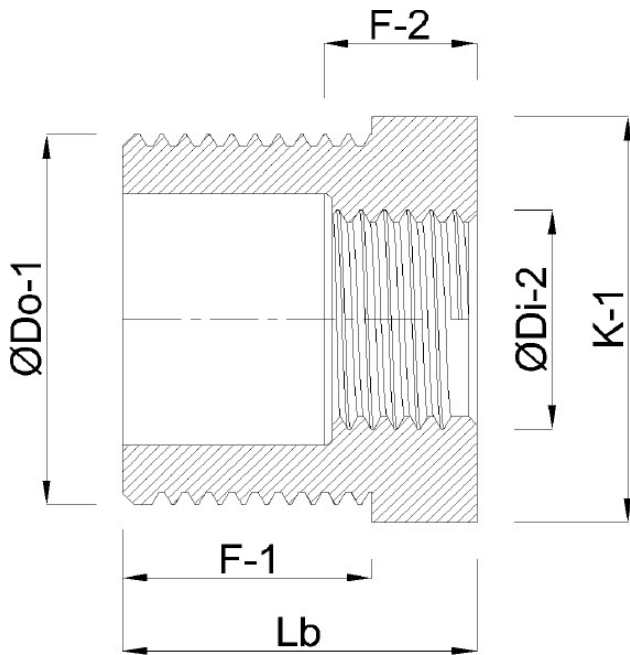

**Profec Nr. 241 Reducer bush
stainless steel 316 2" x 1 1/2"
male thread x female thread
16bar (0080102)**

TECHNICAL SPECIFICATIONS

Material	stainless steel 316
Connection	male thread x female thread
Fitting nr.	Nr. 241
Pressure	16 bar
Max. temp.	100 °C
Size	2" x 1 1/2"

DIMENSIONS

F-1	25.4 mm
F-2	8.8 mm
K-1	62.3 mm
Lb	34.2 mm
ØDi-2	1 1/2 "
ØDo-1	2 "

Last modified date: 22/06/2026

Bosta UK Ltd.
Reflection House
Olding Road
Bury St. Edmunds
Suffolk
IP33 3TA
T +44 (0) 1284 716580
E enquiries@bosta.co.uk
<http://www.bosta.com>