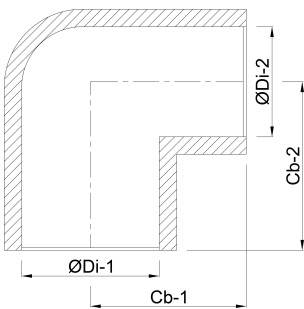

Elbow 90° PVC-U 50 mm glue socket 16bar grey (0160110)

TECHNICAL SPECIFICATIONS

Colour grey

Material PVC-U

Connection glue socket

Size 50 mm

Pressure 16 bar

DIMENSIONS

Cb-1 57 mm

Cb-2 57 mm

Mold injection moulded

\varnothing Di-1 50 mm

\varnothing Di-2 50 mm

β 90°

Last modified date: 13/03/2026

Bosta UK Ltd.
Reflection House
Olding Road
Bury St. Edmunds
Suffolk
IP33 3TA
T +44 (0) 1284 716580
E enquiries@bosta.co.uk
<http://www.bosta.com>