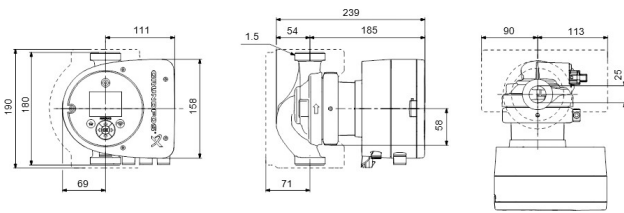

# TECHNICAL SPECIFICATIONS

Colour black/red

Material stainless steel

Approval WRAS

Pump body stainless steel

Material impeller 1 fibreglass-reinforced PES

Connection male thread

Voltage 230VAC

Max. head 10 m

Size

1.5"

Ampere

1.33 A

**Last modified date: 27/05/2026**

Bosta UK Ltd.  
Reflection House  
Olding Road  
Bury St. Edmunds  
Suffolk  
IP33 3TA  
T +44 (0) 1284 716580  
E [enquiries@bosta.co.uk](mailto:enquiries@bosta.co.uk)  
<http://www.bosta.com>