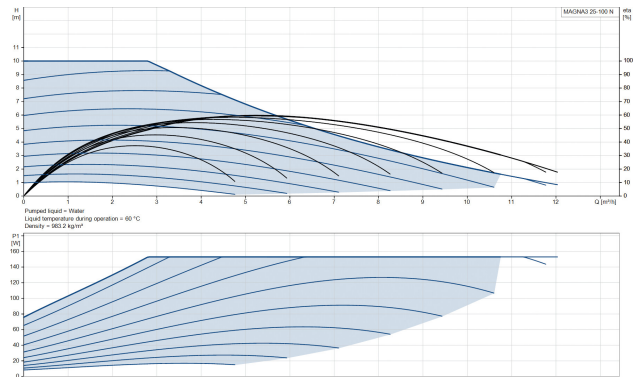

Size

1.5"

Ampere

1.33 A

Last modified date: 27/05/2026

Bosta UK Ltd.
Reflection House
Olding Road
Bury St. Edmunds
Suffolk
IP33 3TA
T +44 (0) 1284 716580
E enquiries@bosta.co.uk
<http://www.bosta.com>