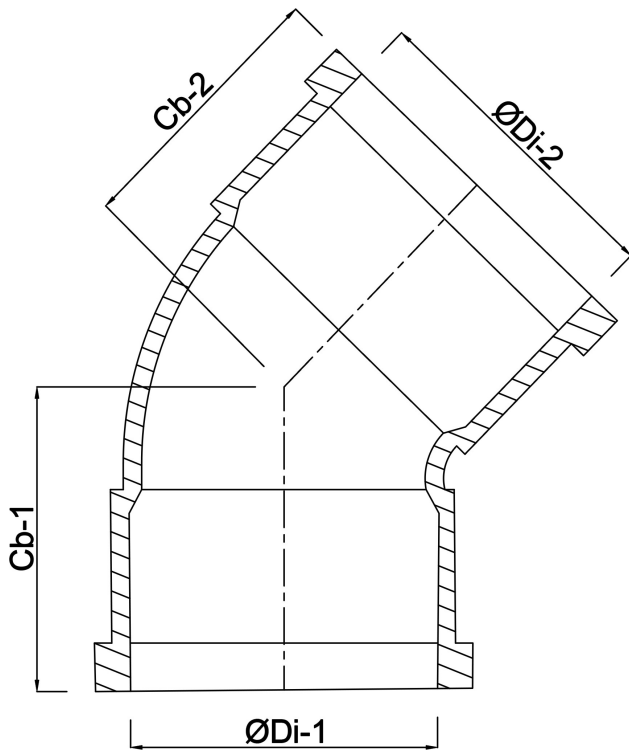

**Profec Long bend 45° PVC-U
140 mm glue socket 12,5bar
grey type made from tubing
(0110219)**

TECHNICAL SPECIFICATIONS

Colour	grey
Type	made from tubing
Material	PVC-U
Connection	glue socket
Size	140 mm
Pressure	12,5 bar

DIMENSIONS

Cb-1	190 mm
Cb-2	190 mm
Mold	hand formed
ØDi-1	140 mm
ØDi-2	140 mm
β	45 °

Last modified date: 22/05/2026

Bosta UK Ltd.
Reflection House
Olding Road
Bury St. Edmunds
Suffolk
IP33 3TA
T +44 (0) 1284 716580
E enquiries@bosta.co.uk
<http://www.bosta.com>