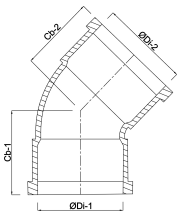

**Profec Long bend 45° PVC-U  
140 mm glue socket 12,5bar  
grey type made from tubing  
(0110219)**

# TECHNICAL SPECIFICATIONS

Colour	grey
Type	made from tubing
Material	PVC-U
Connection	glue socket
Size	140 mm
Pressure	12,5 bar

## DIMENSIONS

Mold	hand formed
ØDi-1	140 mm
ØDi-2	140 mm
Cb-1	190 mm
Cb-2	190 mm
β	45 °

**Last modified date: 01/10/2025**

Bosta UK Ltd.  
Reflection House  
Olding Road  
Bury St. Edmunds  
Suffolk  
IP33 3TA  
T +44 (0) 1284 716580  
E [enquiries@bosta.co.uk](mailto:enquiries@bosta.co.uk)  
<http://www.bosta.com>