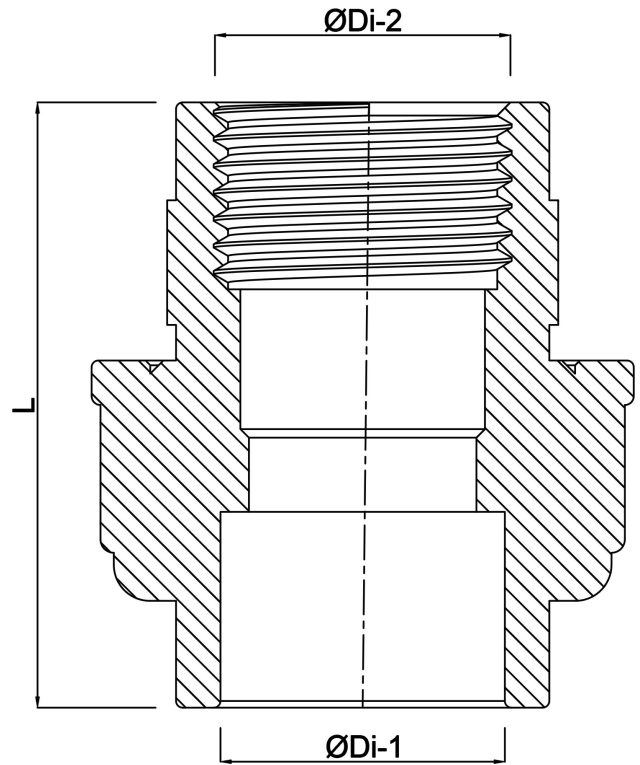

**VDL Union adaptor PVC-U 32  
mm x 1" glue socket x female  
thread 16bar grey type  
reinforced (7018217)**

**VL** Van de Lande

# TECHNICAL SPECIFICATIONS

Colour	grey
Type	reinforced
Material	PVC-U
Material seal	EPDM
Connection	glue socket x female thread
Size	32 mm x 1"
Pressure	16 bar

# DIMENSIONS

F-2	21 mm
L	68 mm
ØDi-1	32 mm
ØDi-2	1 "

**Last modified date: 25/05/2026**

Bosta UK Ltd.  
Reflection House  
Olding Road  
Bury St. Edmunds  
Suffolk  
IP33 3TA  
T +44 (0) 1284 716580  
E [enquiries@bosta.co.uk](mailto:enquiries@bosta.co.uk)  
<http://www.bosta.com>