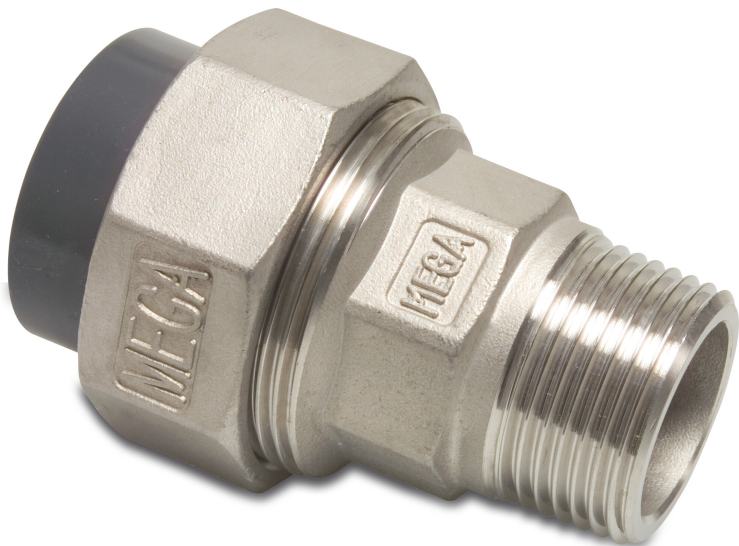

**Profec Union adaptor
PVC/stainless steel 316 50 mm
x 1 1/2" glue socket x male
thread 10bar grey (0102114)**

TECHNICAL SPECIFICATIONS

Colour	grey
Material	PVC/stainless steel 316
Material seal	EPDM
Connection	glue socket x male thread
Pressure	10 bar
Size	50 mm x 1 1/2"

DIMENSIONS

L	96 mm
ØDi-1	50 mm
ØDo-2	1 1/2 "

Last modified date: 22/05/2026

Bosta UK Ltd.
Reflection House
Olding Road
Bury St. Edmunds
Suffolk
IP33 3TA
T +44 (0) 1284 716580
E enquiries@bosta.co.uk
<http://www.bosta.com>