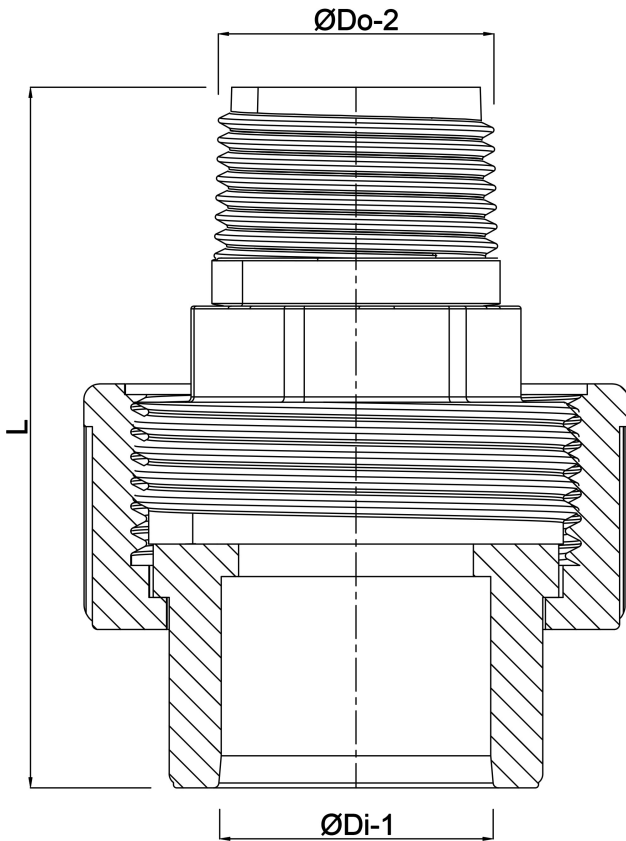

**Profec Union adaptor
PVC/stainless steel 316 50 mm
x 1 1/2" glue socket x male
thread 10bar grey (0102114)**

TECHNICAL SPECIFICATIONS

Colour	grey
Material	PVC/stainless steel 316
Material seal	EPDM
Connection	glue socket x male thread
Pressure	10 bar
Size	50 mm x 1 1/2"

DIMENSIONS

L	96 mm
ØDi-1	50 mm
ØDo-2	1 1/2 "

Last modified date: 22/05/2026

Bosta UK Ltd.
Reflection House
Olding Road
Bury St. Edmunds
Suffolk
IP33 3TA
T +44 (0) 1284 716580
E enquiries@bosta.co.uk
<http://www.bosta.com>