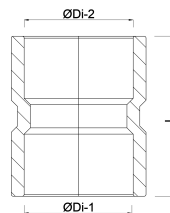

# VDL Socket PVC-U 90 mm glue socket 16bar grey type made from tubing (7002453)

**VL** Van de Lande

# TECHNICAL SPECIFICATIONS

Colour	grey
Type	made from tubing
Material	PVC-U
Connection	glue socket
Size	90 mm
Pressure	16 bar

## DIMENSIONS

Mold	hand formed
L	138 mm
ØDi-1	90 mm
ØDi-2	90 mm
P-1	53 mm
P-2	53 mm

**Last modified date: 05/10/2025**

Bosta UK Ltd.  
Reflection House  
Olding Road  
Bury St. Edmunds  
Suffolk  
IP33 3TA  
T +44 (0) 1284 716580  
E [enquiries@bosta.co.uk](mailto:enquiries@bosta.co.uk)  
<http://www.bosta.com>