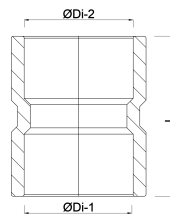

# VDL Socket PVC-U 90 mm glue socket 16bar grey type made from tubing (7002453)

**V-L** Van de Lande

# TECHNICAL SPECIFICATIONS

Colour	grey
Type	made from tubing
Material	PVC-U
Connection	glue socket
Size	90 mm
Pressure	16 bar

# DIMENSIONS

L	138 mm
Mold	hand formed
P-1	53 mm
P-2	53 mm
ØDi-1	90 mm
ØDi-2	90 mm

**Last modified date: 14/03/2026**

Bosta UK Ltd.  
Reflection House  
Olding Road  
Bury St. Edmunds  
Suffolk  
IP33 3TA  
T +44 (0) 1284 716580  
E [enquiries@bosta.co.uk](mailto:enquiries@bosta.co.uk)  
<http://www.bosta.com>