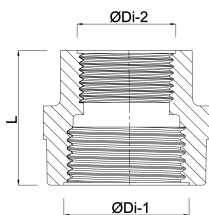

**Profec Nr. 240 Reducer socket
brass 1 1/2" x 1 1/4" female
thread 30bar (0710322)**

TECHNICAL SPECIFICATIONS

Material	brass
Connection	female thread
Fitting nr.	Nr. 240
Size	1 1/2" x 1 1/4"
Max. temperature	120 °C
Pressure	30 bar
Max. temp.	120 °C

DIMENSIONS

F-1	20 mm
F-2	25 mm
L	45 mm
ØDi-1	1 1/2 "
ØDi-2	1 1/4 "

Last modified date: 13/03/2026

Bosta UK Ltd.
Reflection House
Olding Road
Bury St. Edmunds
Suffolk
IP33 3TA
T +44 (0) 1284 716580
E enquiries@bosta.co.uk
<http://www.bosta.com>