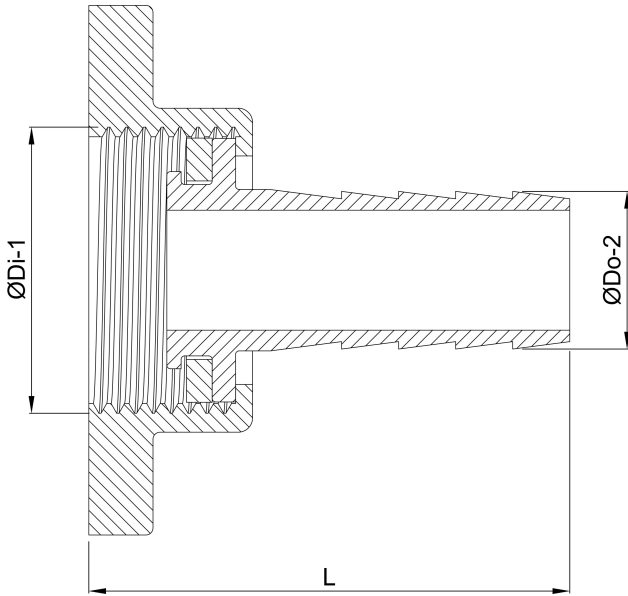

**Profec Hose tail 2/3 union  
adaptor brass 3/4" x 20 mm  
female threaded nut x hose tail  
type flat seal (0423312)**

# TECHNICAL SPECIFICATIONS

Type	flat seal
Material	brass
Connection	female threaded nut x hose tail
Max. temp.	120 °C
Size	3/4" x 20 mm
Max. temperature	120 °C

## DIMENSIONS

Dq-2	17 mm
F-1	10 mm
L	33.5 mm
Lb	38 mm
Lq-2	25 mm
Nq-2	4
P-1	25 mm
ØDi-1	1/4 "
ØDo-2	20 mm

**Last modified date: 23/05/2026**

Bosta UK Ltd.  
Reflection House  
Olding Road  
Bury St. Edmunds  
Suffolk  
IP33 3TA  
T +44 (0) 1284 716580  
E [enquiries@bosta.co.uk](mailto:enquiries@bosta.co.uk)  
<http://www.bosta.com>