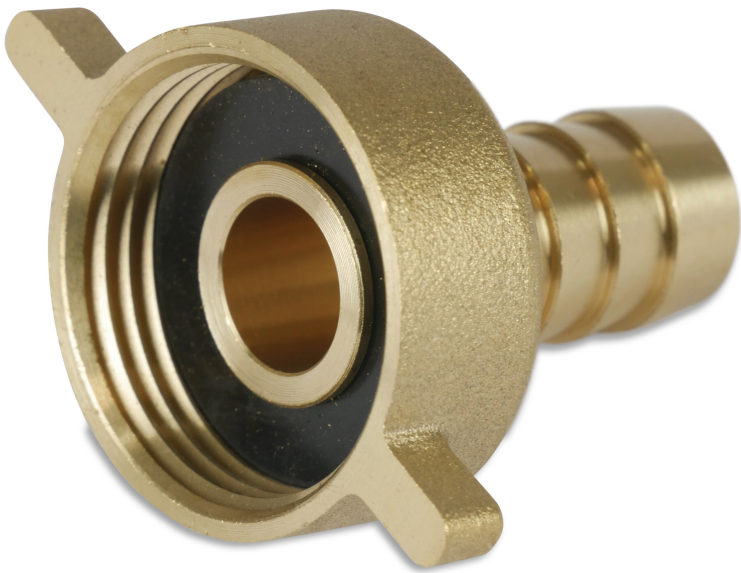

**Profec Hose tail 2/3 union  
adaptor brass 3/4" x 20 mm  
female threaded nut x hose tail  
type flat seal (0423312)**

# TECHNICAL SPECIFICATIONS

Type	flat seal
Material	brass
Connection	female threaded nut x hose tail
Max. temp.	120 °C
Size	3/4" x 20 mm
Max. temperature	120 °C

## DIMENSIONS

Dq-2	17 mm
F-1	10 mm
L	33.5 mm
Lb	38 mm
Lq-2	25 mm
Nq-2	4
P-1	25 mm
ØDi-1	1/4 "
ØDo-2	20 mm

**Last modified date: 23/05/2026**

Bosta UK Ltd.  
Reflection House  
Olding Road  
Bury St. Edmunds  
Suffolk  
IP33 3TA  
T +44 (0) 1284 716580  
E [enquiries@bosta.co.uk](mailto:enquiries@bosta.co.uk)  
<http://www.bosta.com>