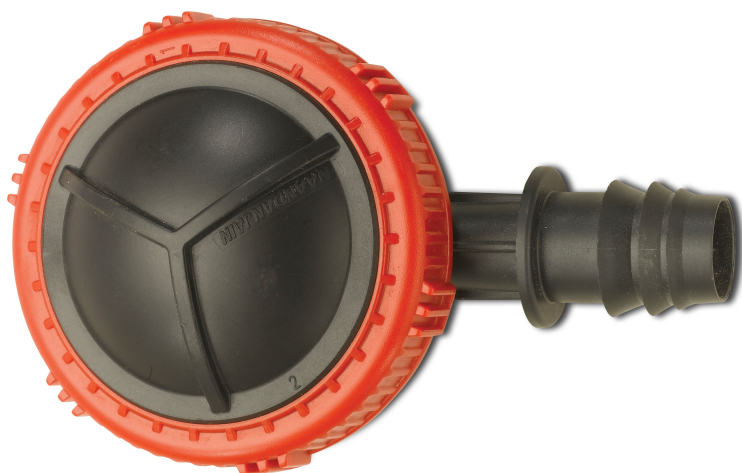

# NaanDan Lateral Flush Valve plastic 16 mm barbed 0,5 - 3bar red/black (7020495)

**NaanDan**  
by Rivulis

# TECHNICAL SPECIFICATIONS

Colour	red/black
--------	-----------

Material	plastic
----------	---------

Pressure	0,5 - 3 bar
----------	-------------

Rec. press.	0.5 - 3.0 bar
-------------	---------------

Size	16 mm
------	-------

Connection	barbed
------------	--------

## PRODUCT INFORMATION

The Lateral Flush Valve will prevent manual cleaning of your laterals by automatically flushing them at the beginning of every irrigation cycle for 15 - 25 seconds.

**Last modified date: 25/05/2026**