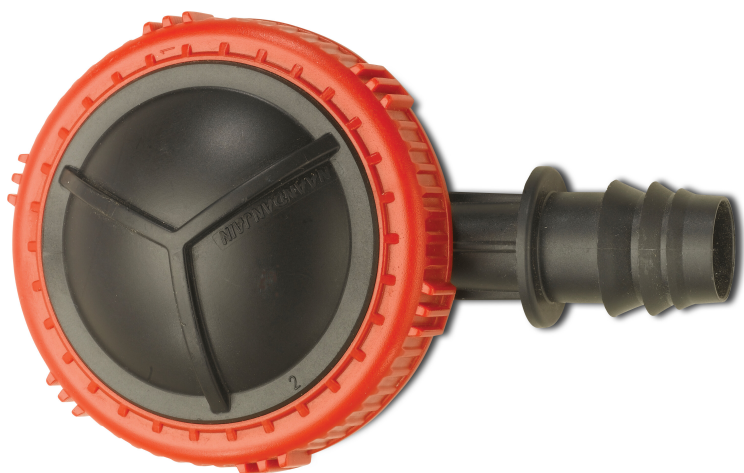

NaanDan Lateral Flush Valve plastic 16 mm barbed 0,5 - 3bar red/black (7020495)

NaanDan
by Rivulis

TECHNICAL SPECIFICATIONS

Colour	red/black
--------	-----------

Material	plastic
----------	---------

Pressure	0,5 - 3 bar
----------	-------------

Rec. press.	0.5 - 3.0 bar
-------------	---------------

Size	16 mm
------	-------

Connection	barbed
------------	--------

PRODUCT INFORMATION

The Lateral Flush Valve will prevent manual cleaning of your laterals by automatically flushing them at the beginning of every irrigation cycle for 15 - 25 seconds.