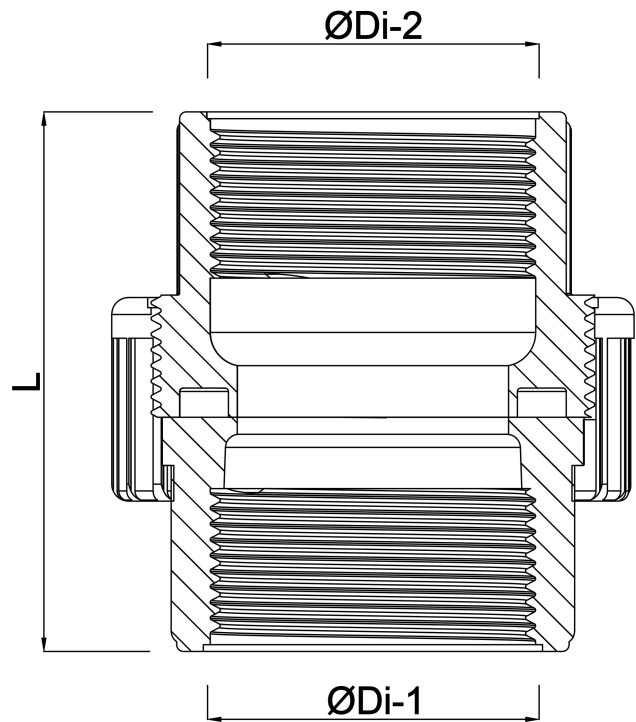

**Profec Union coupler PVC-U 2"
female thread 10bar grey
(0100116)**

TECHNICAL SPECIFICATIONS

Colour	grey
Material	PVC-U
Connection	female thread
Pressure	10 bar
Size	2"

DIMENSIONS

Do-n	93 mm
Hi-1	41 mm
L	93 mm
Lb	52 mm
ØDi-1	2 "
ØDi-2	2 "