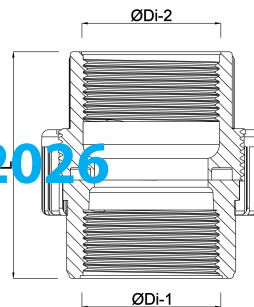

**Profec Union coupler PVC-U 2"
female thread 10bar grey
(0100116)**

TECHNICAL SPECIFICATIONS

Colour	grey
Material	PVC-U
Connection	female thread
Pressure	10 bar
Size	2"

DIMENSIONS

Do-n	93 mm
Hi-1	41 mm
L	93 mm
Lb	52 mm
ØDi-1	2 "
ØDi-2	2 "