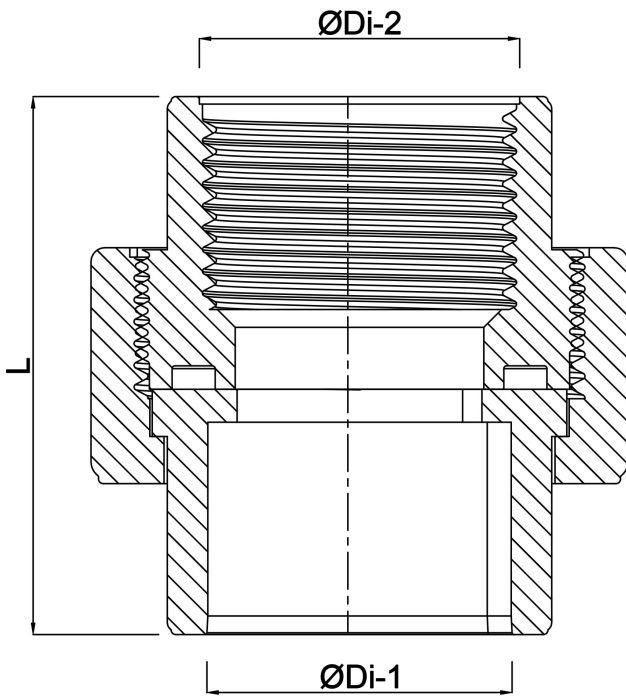

**Profec Union adaptor  
PVC/stainless steel 316 32 mm  
x 1" glue socket x female  
thread 10bar grey (0102102)**

# TECHNICAL SPECIFICATIONS

Colour	grey
Material	PVC/stainless steel 316
Material seal	EPDM
Connection	glue socket x female thread
Pressure	10 bar
Size	32 mm x 1"

## DIMENSIONS

L	58 mm
ØDi-1	32 mm
ØDi-2	1 "

**Last modified date: 22/05/2026**

Bosta UK Ltd.  
Reflection House  
Olding Road  
Bury St. Edmunds  
Suffolk  
IP33 3TA  
T +44 (0) 1284 716580  
E [enquiries@bosta.co.uk](mailto:enquiries@bosta.co.uk)  
<http://www.bosta.com>