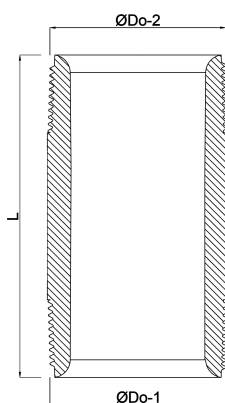

**Profec Nr. 23 Pipe nipple
stainless steel 316 1/2" male
thread 16bar 60 mm (0080403)**

TECHNICAL SPECIFICATIONS

Material stainless steel 316

Connection male thread

DIN Standard DIN 2999

Fitting nr. Nr. 23

Pressure 16 bar

Size 1/2"

Length 60 mm

DIMENSIONS

L 60 mm

ØDo-1 1/2 "

ØDo-2 1/2 "

Last modified date: 13/03/2026