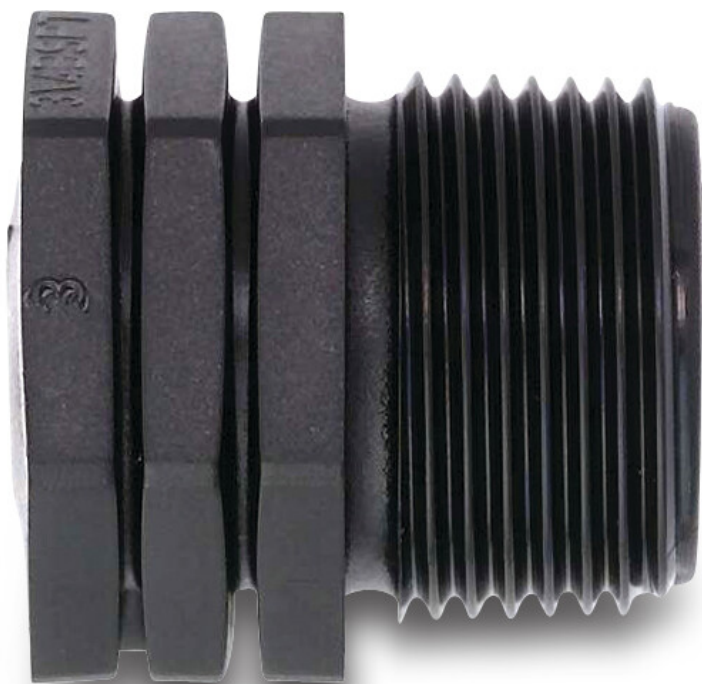

Tavlit Plug PP 1 1/4" male thread 16bar (7033651)

TECHNICAL SPECIFICATIONS

Material	PP
Connection	male thread
Pressure	16 bar
Size	1 1/4"

Last modified date: 27/05/2026

Bosta UK Ltd.
Reflection House
Olding Road
Bury St. Edmunds
Suffolk
IP33 3TA
T +44 (0) 1284 716580
E enquiries@bosta.co.uk
<http://www.bosta.com>