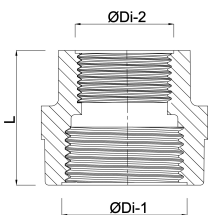

**Profec Nr. 240 Reducer socket
brass 1 1/4" x 1" female thread
30bar (0710320)**

TECHNICAL SPECIFICATIONS

Material	brass
Connection	female thread
Fitting nr.	Nr. 240
Size	1 1/4" x 1"
Max. temperature	120 °C
Pressure	30 bar
Max. temp.	120 °C

DIMENSIONS

L	38 mm
ØDi-1	1 1/4 "
ØDi-2	1 "
F-1	17 mm
F-2	21 mm

Last modified date: 05/10/2025

Bosta UK Ltd.
Reflection House
Olding Road
Bury St. Edmunds
Suffolk
IP33 3TA
T +44 (0) 1284 716580
E enquiries@bosta.co.uk
<http://www.bosta.com>