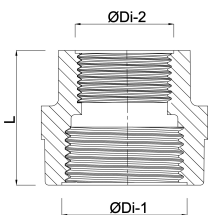

**Profec Nr. 240 Reducer socket  
brass 1 1/4" x 1" female thread  
30bar (0710320)**

# TECHNICAL SPECIFICATIONS

|                  |               |
|------------------|---------------|
| Material         | brass         |
| Connection       | female thread |
| Fitting nr.      | Nr. 240       |
| Size             | 1 1/4" x 1"   |
| Max. temperature | 120 °C        |
| Pressure         | 30 bar        |
| Max. temp.       | 120 °C        |

## DIMENSIONS

|       |         |
|-------|---------|
| F-1   | 17 mm   |
| F-2   | 21 mm   |
| L     | 38 mm   |
| ØDi-1 | 1 1/4 " |
| ØDi-2 | 1 "     |

**Last modified date: 13/03/2026**

Bosta UK Ltd.  
Reflection House  
Olding Road  
Bury St. Edmunds  
Suffolk  
IP33 3TA  
T +44 (0) 1284 716580  
E [enquiries@bosta.co.uk](mailto:enquiries@bosta.co.uk)  
<http://www.bosta.com>