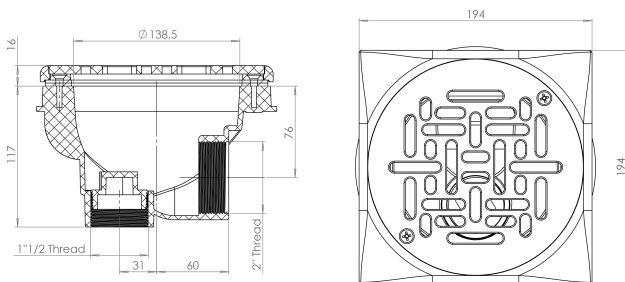

# Weltico Main drain 1 1/2" x 2" female thread white type Design (7040038)

weltico

# TECHNICAL SPECIFICATIONS

Colour	white
Type	Design
Connection	female thread
Suitable for	liner and concrete pools
Size	1 1/2" x 2"
Length	194 mm
Inner ø	138,5 mm
Width	194 mm

**Last modified date: 27/05/2026**