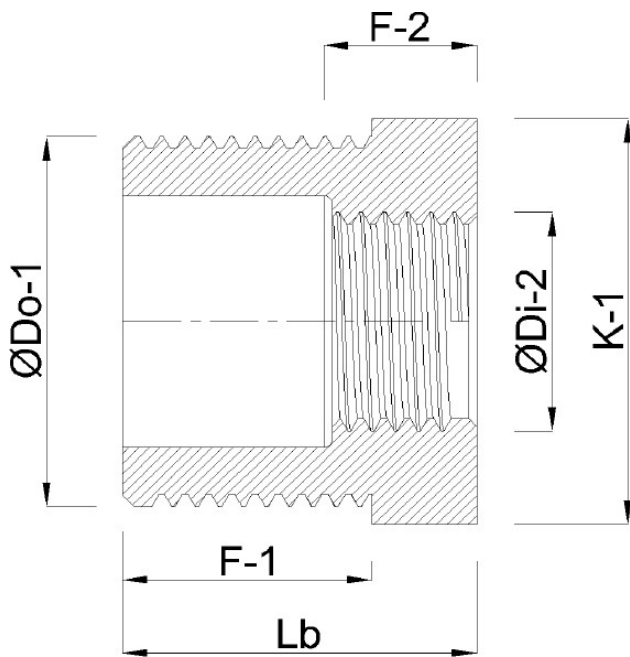

**Profec Nr. 241 Reducer bush
stainless steel 316 2" x 1" male
thread x female thread 16bar
(0080100)**

TECHNICAL SPECIFICATIONS

Material	stainless steel 316
Connection	male thread x female thread
Fitting nr.	Nr. 241
Pressure	16 bar
Max. temp.	100 °C
Size	2" x 1"

DIMENSIONS

F-1	25 mm
F-2	8.4 mm
K-1	62 mm
Lb	32 mm
ØDi-2	1 "
ØDo-1	2 "

Last modified date: 22/06/2026

Bosta UK Ltd.
Reflection House
Olding Road
Bury St. Edmunds
Suffolk
IP33 3TA
T +44 (0) 1284 716580
E enquiries@bosta.co.uk
<http://www.bosta.com>