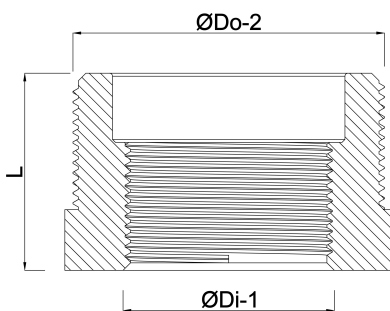

**Profec Nr. 241 Reducer bush  
stainless steel 316 2" x 1" male  
thread x female thread 16bar  
(0080100)**

# TECHNICAL SPECIFICATIONS

Material	stainless steel 316
Connection	male thread x female thread
Fitting nr.	Nr. 241
Pressure	16 bar
Max. temp.	100 °C
Size	2" x 1"

## DIMENSIONS

L	32 mm
ØDi-1	1 "
ØDo-1	2 "
F-1	25 mm
K-1	62 mm

**Last modified date: 01/10/2025**

Bosta UK Ltd.  
Reflection House  
Olding Road  
Bury St. Edmunds  
Suffolk  
IP33 3TA  
T +44 (0) 1284 716580  
E [enquiries@bosta.co.uk](mailto:enquiries@bosta.co.uk)  
<http://www.bosta.com>