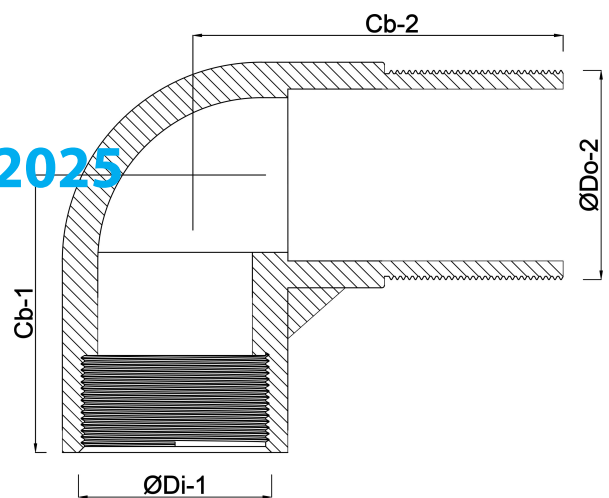

Profec Adaptor elbow 90° PVC-U 40 mm x 1 1/2" glue socket x male thread 10bar grey
(0110144)

TECHNICAL SPECIFICATIONS

Colour	grey
Material	PVC-U
Connection	glue socket x male thread
Pressure	10 bar
Size	40 mm x 1 1/2"

DIMENSIONS

ØDi-1	40 mm
ØDo-1	1 1/2 "
Cb-1	47 mm
Cb-2	49 mm

Last modified date: 01/10/2025

Bosta UK Ltd.
Reflection House
Olding Road
Bury St. Edmunds
Suffolk

IP33 3TA
T +44 (0) 1284 716580
E enquiries@bosta.co.uk
<http://www.bosta.com>