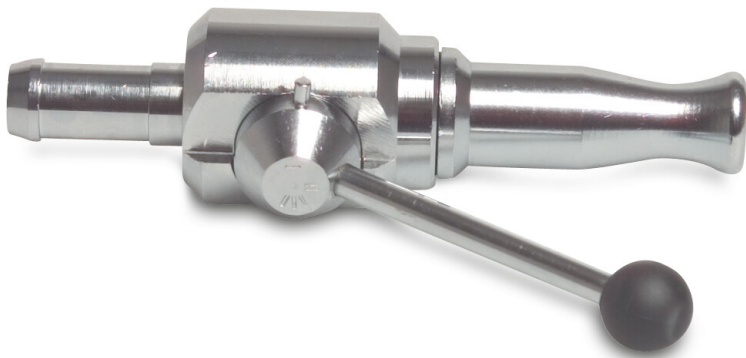

# Jet nozzle chrome-plated brass 1/2" x 13 mm hose tail type with valve (0451734)

# TECHNICAL SPECIFICATIONS

Type	with valve
Material	chrome-plated brass
Connection	hose tail
Size	1/2" x 13 mm
Bolt hole	4 mm

**Last modified date: 23/05/2026**

Bosta UK Ltd.  
Reflection House  
Olding Road  
Bury St. Edmunds  
Suffolk  
IP33 3TA  
T +44 (0) 1284 716580  
E [enquiries@bosta.co.uk](mailto:enquiries@bosta.co.uk)  
<http://www.bosta.com>