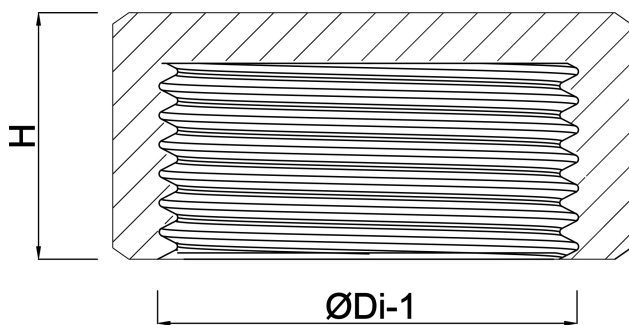

Cap PP 1/2" female thread 10bar beige (0330436)

TECHNICAL SPECIFICATIONS

Colour	beige
Material	PP
Connection	female thread
Pressure	10 bar
Size	1/2"

DIMENSIONS

H	21 mm
ØDi-1	1/2 "
ØDo-1	37 mm

Last modified date: 23/05/2026