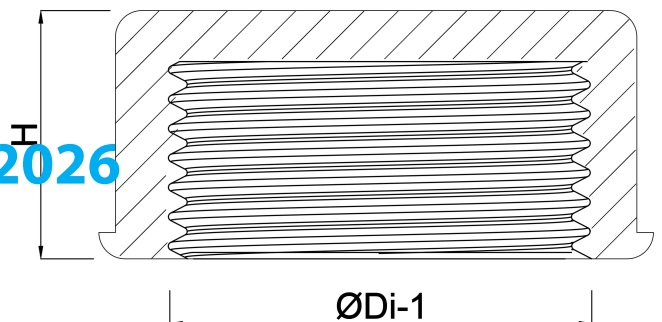

VDL Cap PVC-U 4" female thread 6bar grey type plain (0100781)

VL Van de Lande

TECHNICAL SPECIFICATIONS

Colour	grey
Type	plain
Material	PVC-U
Material seal	EPDM
Connection	female thread
Size	4"
Pressure	6 bar

DIMENSIONS

F-1	41 mm
H	37 mm
ØDi-1	4"

Last modified date: 14/03/2026

Bosta UK Ltd.
Reflection House
Olding Road

Bury St. Edmunds
Suffolk
IP33 3TA
T +44 (0) 1284 716580
E enquiries@bosta.co.uk
<http://www.bosta.com>