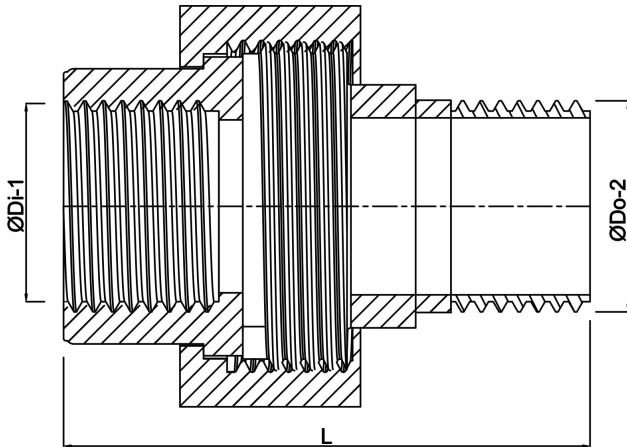

**Profec Nr. 341 Union coupler
stainless steel 316 1 1/4"
female thread x male thread
16bar type conical (0080206)**

TECHNICAL SPECIFICATIONS

Type	conical
Material	stainless steel 316
Connection	female thread x male thread
Fitting nr.	Nr. 341
Pressure	16 bar
Max. temp.	100 °C
DN	1 1/4 "
Size	1 1/4"
Length	71,5 mm
Outer ø	42,4 mm

DIMENSIONS

K-1	64 mm
K-2	46 mm
L	71.5 mm
ØDi-1	1 1/4 "
ØDo-2	1 1/4 "

Last modified date: 22/05/2026

Bosta UK Ltd.
Reflection House
Olding Road
Bury St. Edmunds
Suffolk
IP33 3TA
T +44 (0) 1284 716580
E enquiries@bosta.co.uk
<http://www.bosta.com>