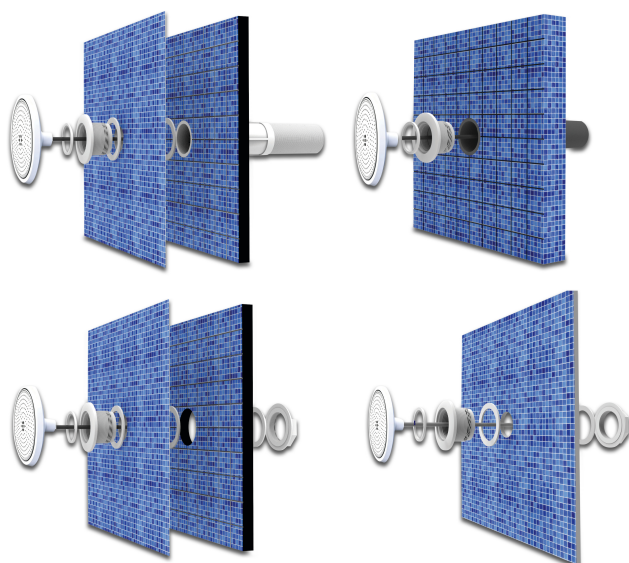

**Flotide Dimmable LED pool  
light 1 1/2" fitting 12VAC  
RGBW 18W (7037349)**

**FLOTIDE**

# TECHNICAL SPECIFICATIONS

Suitable for liner pools

Voltage 12VAC

Outer ø 160 mm

Capacity 18 W

Number of LED 252

Brightness 780 Lumen

Colour LEDs RGBW