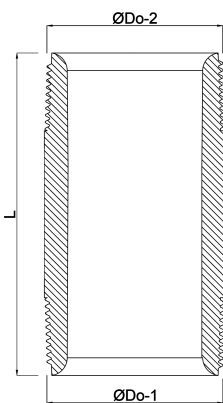

Profec Nr. 23 Pipe nipple steel black 1" male thread 16bar 200 mm (1164200)

TECHNICAL SPECIFICATIONS

Material steel black

Connection male thread

DIN Standard DIN 2982

Fitting nr. Nr. 23

Pressure 16 bar

Size 1"

Length 200 mm

DIMENSIONS

L 200 mm

ØDo-1 1 "

ØDo-2 1 "

Last modified date: 14/03/2026

Bosta UK Ltd.
Reflection House
Olding Road
Bury St. Edmunds
Suffolk
IP33 3TA
T +44 (0) 1284 716580
E enquiries@bosta.co.uk
<http://www.bosta.com>