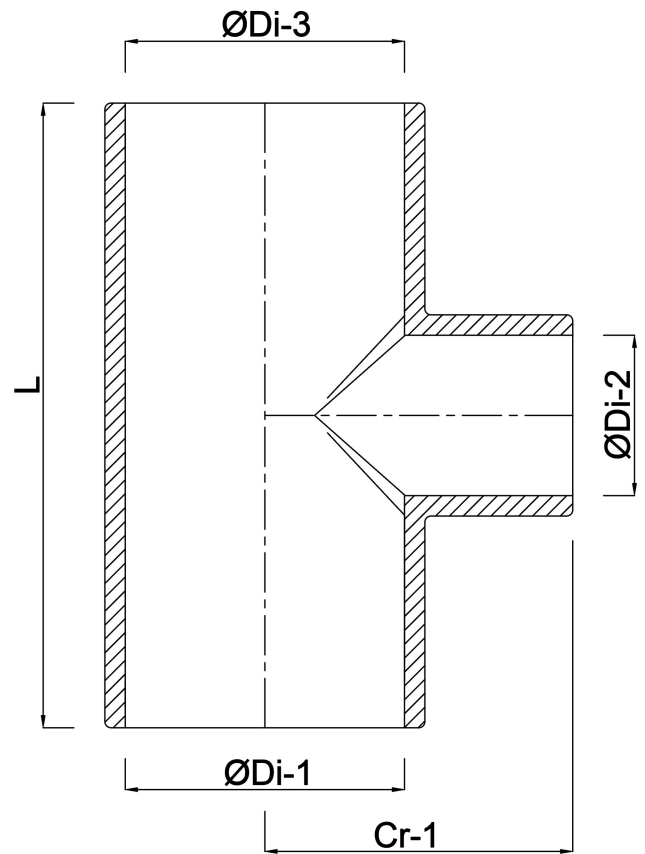

**Profec Reducer T-piece 90°
PVC-U 50 mm x 20 mm x 50 mm
glue socket 16bar grey
(0101307)**

TECHNICAL SPECIFICATIONS

Colour grey

Material PVC-U

Connection glue socket

Size 50 mm x 20 mm x 50 mm

Pressure 16 bar

DIMENSIONS

Cr-1 42 mm

L 114 mm

ØDi-1 50 mm

ØDi-2 20 mm

ØDi-3 50 mm

β 90°

Last modified date: 22/05/2026