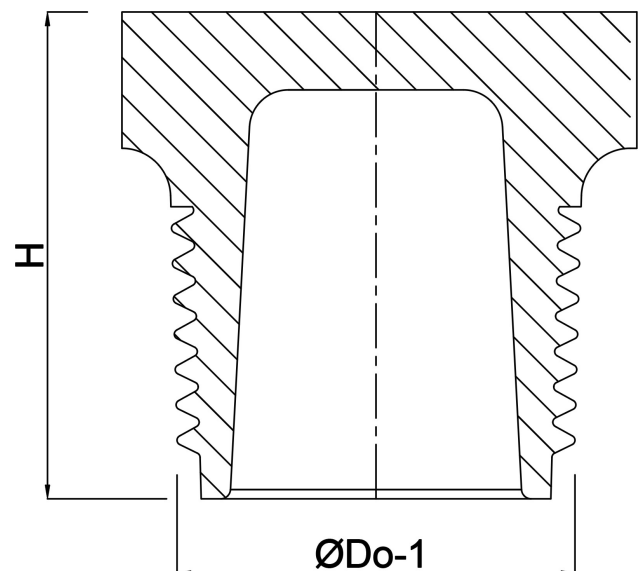

Profec Plug PVC-U 1" male thread 10bar grey (0110603)

TECHNICAL SPECIFICATIONS

Colour grey

Material PVC-U

Connection male thread

Pressure 10 bar

Size 1"

DIMENSIONS

H 32 mm

ØDo-1 1"

Last modified date: 22/05/2026

Bosta UK Ltd.
Reflection House
Olding Road
Bury St. Edmunds
Suffolk
IP33 3TA
T +44 (0) 1284 716580
E enquiries@bosta.co.uk
<http://www.bosta.com>