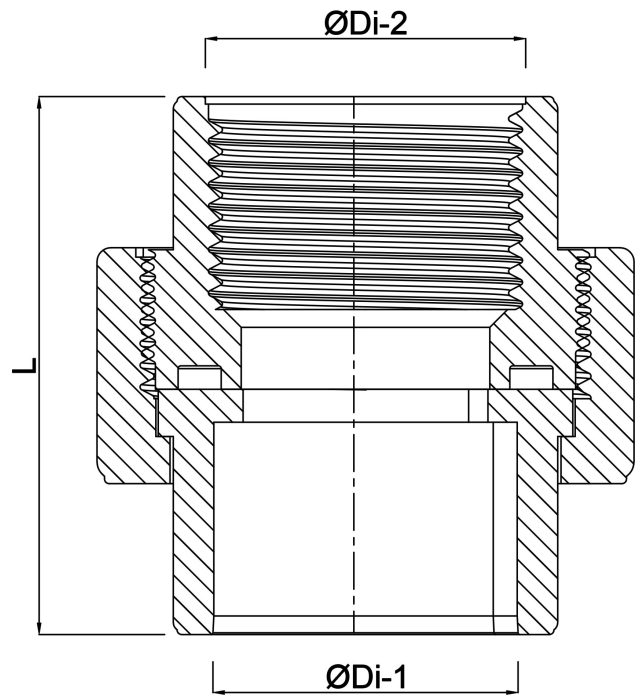

# Profec Union adaptor PVC-U 25 mm x 3/4" glue socket x female thread 10bar grey (0110082)

# TECHNICAL SPECIFICATIONS

Colour	grey
Material	PVC-U
Connection	glue socket x female thread
Pressure	10 bar
Size	25 mm x 3/4"

## DIMENSIONS

Do-n	51 mm
Hi-1	23 mm
L	52 mm
Lb	29 mm
P-1	10 mm
ØDi-1	3/4 "
ØDi-2	25 mm

**Last modified date: 22/05/2026**

Bosta UK Ltd.  
Reflection House  
Olding Road  
Bury St. Edmunds  
Suffolk  
IP33 3TA  
T +44 (0) 1284 716580  
E [enquiries@bosta.co.uk](mailto:enquiries@bosta.co.uk)  
<http://www.bosta.com>