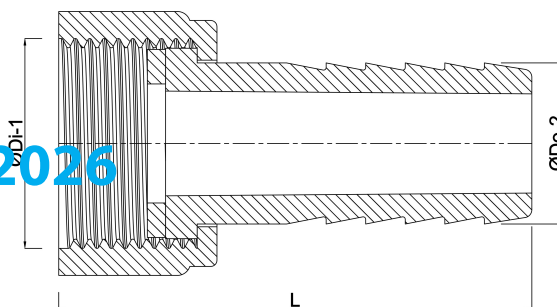

**Hose tail 2/3 union adaptor PP
3/8" x 10 mm female threaded
nut x hose tail 6bar grey
(0330223)**

TECHNICAL SPECIFICATIONS

Colour	grey
Material	PP
Material seal	EPDM
Connection	female threaded nut x hose tail
Pressure	6 bar
Max. temp.	80 °C
Size	3/8" x 10 mm

DIMENSIONS

L	45 mm
Lq-2	22 mm
ØDi-1	3/8 "
ØDo-2	10 mm

Last modified date: 13/03/2026

Bosta UK Ltd.
Reflection House
Olding Road
Bury St. Edmunds
Suffolk
IP33 3TA
T +44 (0) 1284 716580
E enquiries@bosta.co.uk
<http://www.bosta.com>