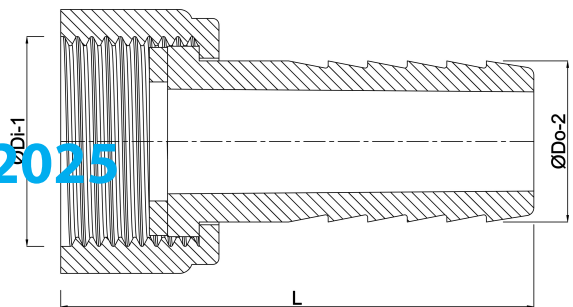

**Hose tail 2/3 union adaptor PP
3/8" x 10 mm female threaded
nut x hose tail 6bar grey
(0330223)**

TECHNICAL SPECIFICATIONS

Colour	grey
Material	PP
Material seal	EPDM
Connection	female threaded nut x hose tail
Pressure	6 bar
Max. temp.	80 °C
Size	3/8" x 10 mm

DIMENSIONS

L	45 mm
ØDi-1	3/8 "
ØDo-2	10 mm
Lq-2	22 mm

Last modified date: 02/10/2025

Bosta UK Ltd.
Reflection House
Olding Road
Bury St. Edmunds
Suffolk
IP33 3TA
T +44 (0) 1284 716580
E enquiries@bosta.co.uk
<http://www.bosta.com>