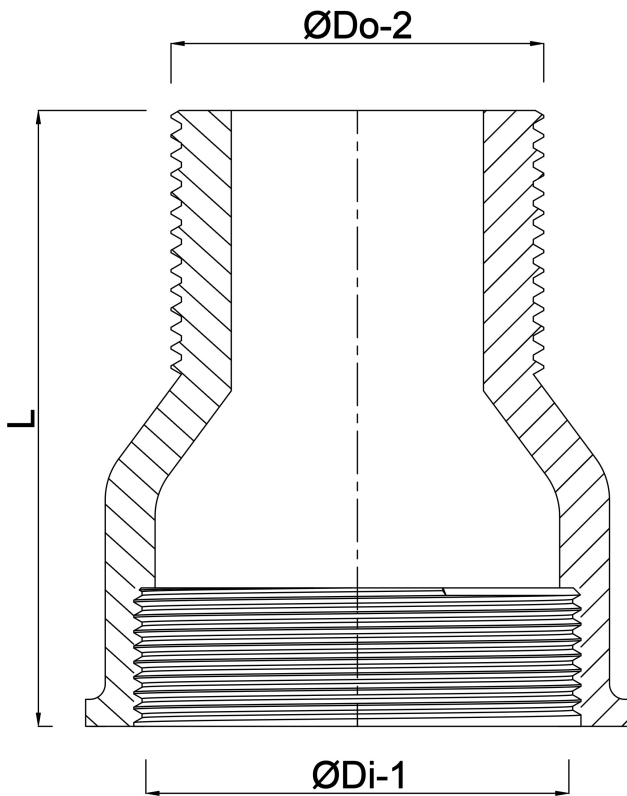

**Profec Nr. 246 Reducer socket  
cast iron galvanised 2" x 1"  
female thread x male thread  
25bar DVGW (1024617)**

# TECHNICAL SPECIFICATIONS

Material	cast iron
Surface treatment	galvanised
Approval	DVGW
Connection	female thread x male thread
Fitting nr.	Nr. 246
Temperature range	-20°C - 120°C
Pressure	25 bar
Size	2" x 1"

## DIMENSIONS

L	68 mm
ØDi-1	2 "
ØDo-2	1 "

**Last modified date: 24/05/2026**

Bosta UK Ltd.  
Reflection House  
Olding Road  
Bury St. Edmunds  
Suffolk  
IP33 3TA  
T +44 (0) 1284 716580  
E [enquiries@bosta.co.uk](mailto:enquiries@bosta.co.uk)  
<http://www.bosta.com>