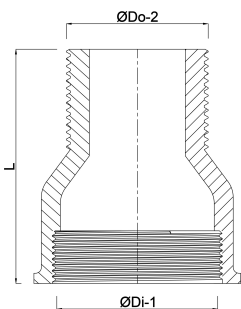

**Profec Nr. 246 Reducer socket  
cast iron galvanised 2" x 1"  
female thread x male thread  
25bar DVGW (1024617)**

# TECHNICAL SPECIFICATIONS

Material	cast iron
Surface treatment	galvanised
Approval	DVGW
Connection	female thread x male thread
Fitting nr.	Nr. 246
Temperature range	-20°C - 120°C
Pressure	25 bar
Size	2" x 1"

## DIMENSIONS

L	68 mm
ØDi-1	2 "
ØDo-2	1 "

**Last modified date: 14/03/2026**

Bosta UK Ltd.  
Reflection House  
Olding Road  
Bury St. Edmunds  
Suffolk  
IP33 3TA  
T +44 (0) 1284 716580  
E [enquiries@bosta.co.uk](mailto:enquiries@bosta.co.uk)  
<http://www.bosta.com>