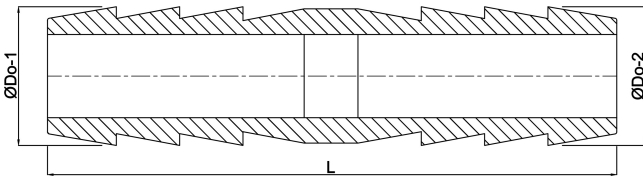

TECHNICAL SPECIFICATIONS

Material stainless steel 304

Connection hose tail

Size 150 mm

DIMENSIONS

L 220 mm

ØDo-1 150 mm

ØDo-2 150 mm

Last modified date: 14/03/2026

Bosta UK Ltd.
Reflection House
Olding Road
Bury St. Edmunds
Suffolk
IP33 3TA
T +44 (0) 1284 716580
E enquiries@bosta.co.uk
<http://www.bosta.com>