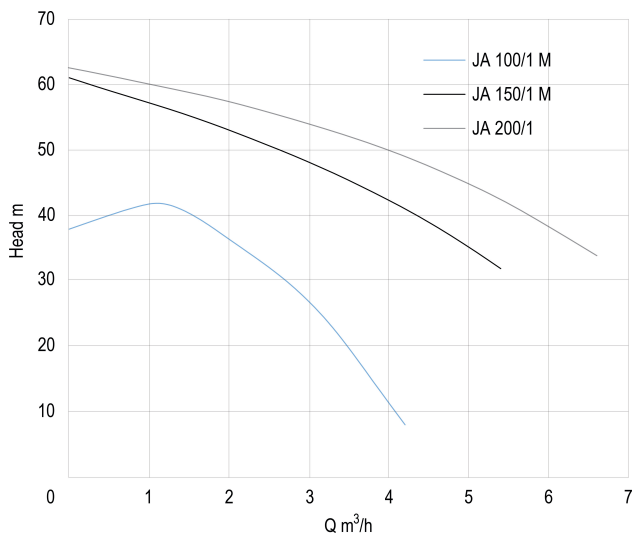

Foras Pressure set cast iron 1" x 1 1/2" female thread 8bar 4,7A 230VAC red 60ltr type JA 100/1 M horizontal (0920037)

FOROS
WATER PUMPS

TECHNICAL SPECIFICATIONS

Material cast iron

Pump body cast iron

Material impeller 1 noryl

Connection female thread

Max. temperature 50 °C

Minimum medium temperature 0 °C
(continuous)

Maximum ambient temperature 40 °C

Pressure 8 bar

Colour red

Type JA 100/1 M horizontal

Content 60 ltr

Max. head 47 m

Tank 60ltr ltr

Size 1" x 1 1/2"

Voltage 230VAC

Power 0.75 kW

Impellers 1

Ampere 4,7 A

Max flow rate 3.6 m³/h