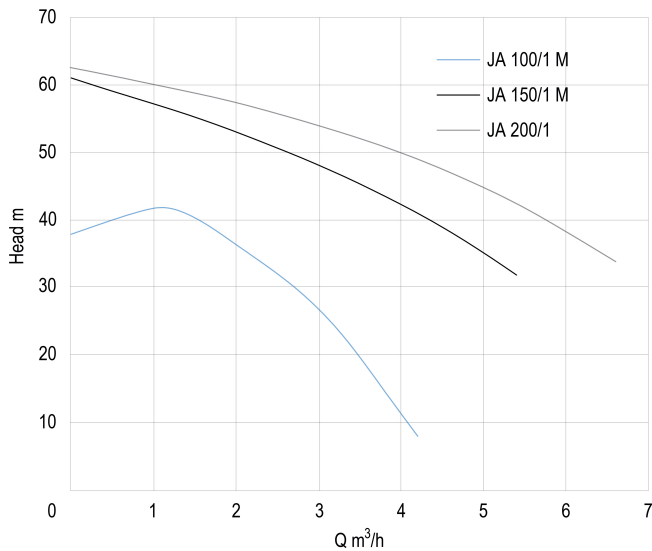

Foras Pressure set cast iron 1" x 1 1/2" female thread 8bar 4,7A 230VAC red 60ltr type JA 100/1 M horizontal (0920037)

FOROS
WATER PUMPS

TECHNICAL SPECIFICATIONS

Material cast iron

Pump body cast iron

Material impeller 1 noryl

Connection female thread

Max. temperature 50 °C

Minimum medium temperature 0 °C
(continuous)

Maximum ambient temperature 40 °C

Pressure 8 bar

Colour red

Type JA 100/1 M horizontal

Content 60 ltr

Tank 60ltr ltr

Size 1" x 1 1/2"

Voltage 230VAC

Power 0.75 kW

Impellers 1

MWC 47

Ampere 4,7 A

Max flow rate 3.6 m³/h