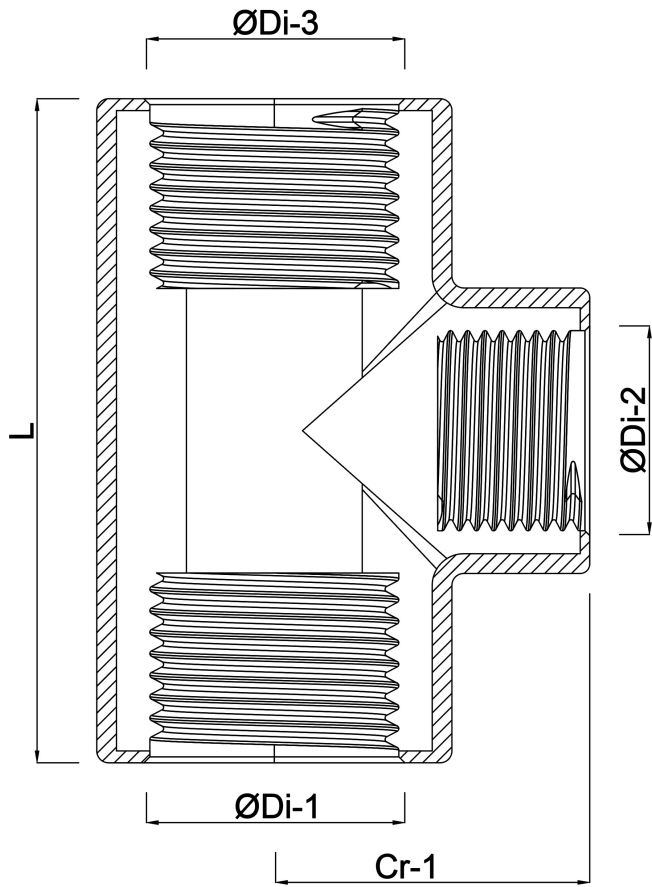

Profec Nr. 130 T-piece 90° brass
1" female thread 30bar
(0710310)

TECHNICAL SPECIFICATIONS

Material	brass
Connection	female thread
Fitting nr.	Nr. 130
Size	1"
Max. temperature	120 °C
Pressure	30 bar
Max. temp.	120 °C

DIMENSIONS

Cr-1	35 mm
F-1	13 mm
F-2	13 mm
F-3	13 mm
L	60 mm
ØDi-1	1 "
ØDi-2	1 "
ØDi-3	1 "

β

90°

Last modified date: 13/03/2026

Bosta UK Ltd.
Reflection House
Olding Road
Bury St. Edmunds
Suffolk
IP33 3TA
T +44 (0) 1284 716580
E enquiries@bosta.co.uk
<http://www.bosta.com>