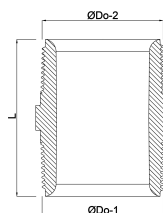

# TECHNICAL SPECIFICATIONS

Colour white

Material nylon

Connection male thread

Pressure 16 bar

Max. temp. 80 °C

Size 1"

## DIMENSIONS

F-1 18 mm

F-2 18 mm

K-1 36 mm

L 43 mm

ØDo-1 1 "

ØDo-2 1 "

**Last modified date: 13/03/2026**