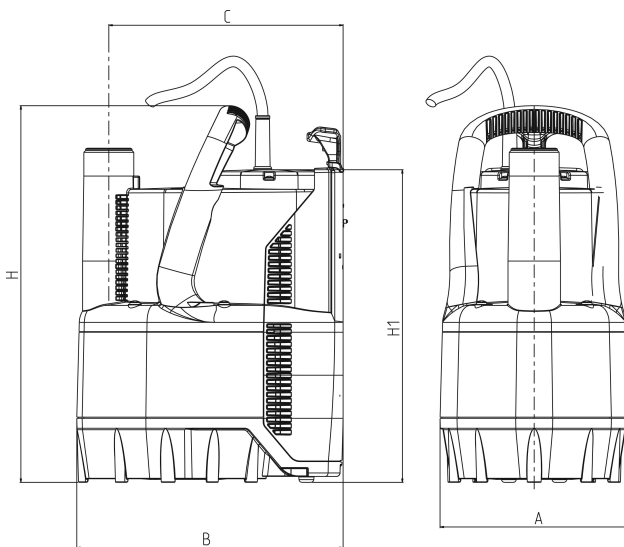

**DAB Submersible pump
reinforced plastic 1 1/4" male
thread 1,3A 230VAC
green/black type Verty Nova
200M with float switch
(7038197)**

TECHNICAL SPECIFICATIONS

Colour	green/black
Material	reinforced plastic
Pump body	technopolymer
Material impeller 1	technopolymer
Connection	male thread
Float	integrated
Voltage	230VAC
Max. temperature	35 °C
Minimum medium temperature (continuous)	0 °C
Type	Verty Nova 200M
Output Power	0,28 HP
Max. head	6,9 m
Size	1 1/4"
Power	0.2 kW
Ampere	1,3 A
Max flow rate	7 m ³ /h

DIMENSIONS

H-1 318 mm

L 225 mm

W-1 158 mm

Last modified date: 27/05/2026

Bosta UK Ltd.
Reflection House
Olding Road
Bury St. Edmunds
Suffolk
IP33 3TA
T +44 (0) 1284 716580
E enquiries@bosta.co.uk
<http://www.bosta.com>