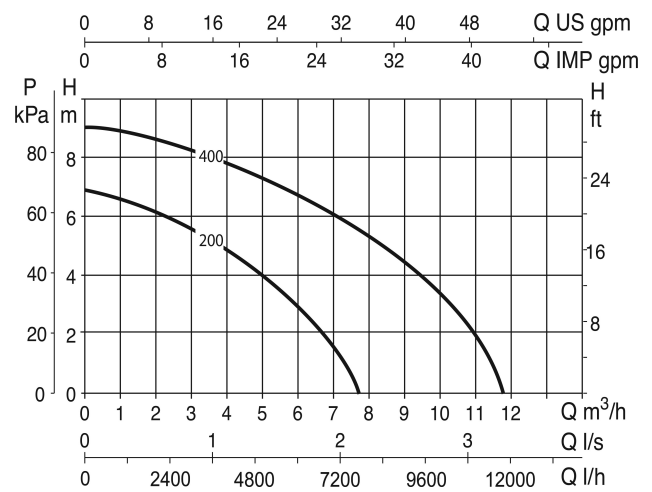

**DAB Submersible pump
reinforced plastic 1 1/4" male
thread 1,3A 230VAC
green/black type Verty Nova
200M with float switch
(7038197)**

TECHNICAL SPECIFICATIONS

Colour	green/black
Material	reinforced plastic
Pump body	technopolymer
Material impeller 1	technopolymer
Connection	male thread
Float	integrated
Voltage	230VAC
Max. temperature	35 °C
Minimum medium temperature (continuous)	0 °C
Type	Verty Nova 200M
Output Power	0,28 HP
Max. head	6,9 m
Size	1 1/4"
Power	0.2 kW
Ampere	1,3 A
Max flow rate	7 m ³ /h

DIMENSIONS

H-1 318 mm

L 225 mm

W-1 158 mm

Last modified date: 27/05/2026

Bosta UK Ltd.
Reflection House
Olding Road
Bury St. Edmunds
Suffolk
IP33 3TA
T +44 (0) 1284 716580
E enquiries@bosta.co.uk
<http://www.bosta.com>