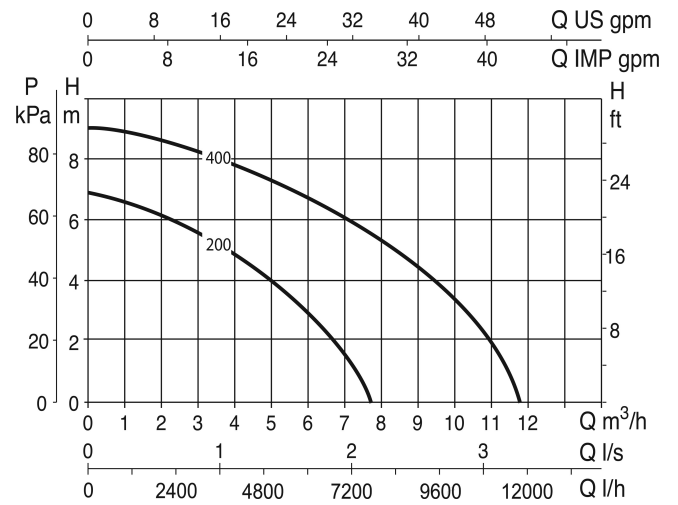

**DAB Submersible pump
reinforced plastic 1 1/4" male
thread 1,3A 230VAC
green/black type Verty Nova
200M with float switch
(7038197)**

TECHNICAL SPECIFICATIONS

Colour	green/black
Material	reinforced plastic
Pump body	technopolymer
Material impeller 1	technopolymer
Connection	male thread
Float	integrated
Voltage	230VAC
Max. temperature	35 °C
Minimum medium temperature (continuous)	0 °C
Type	Verty Nova 200M
Output Power	0,28 HP
Size	1 1/4"
Power	0.2 kW
MWC	6,9
Ampere	1,3 A
Max flow rate	7 m ³ /h

DIMENSIONS

H-1 318 mm

L 225 mm

W-1 158 mm

Last modified date: 14/03/2026

Bosta UK Ltd.
Reflection House
Olding Road
Bury St. Edmunds
Suffolk
IP33 3TA
T +44 (0) 1284 716580
E enquiries@bosta.co.uk
<http://www.bosta.com>