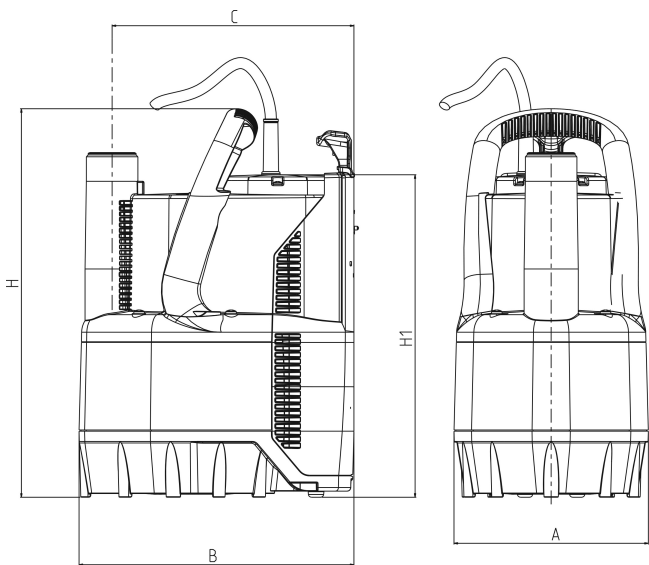

**DAB Submersible pump
reinforced plastic 1 1/4" male
thread 1,3A 230VAC
green/black type Verty Nova
200M with float switch
(7038197)**

TECHNICAL SPECIFICATIONS

Colour	green/black
Material	reinforced plastic
Pump body	technopolymer
Material impeller 1	technopolymer
Connection	male thread
Float	integrated
Voltage	230VAC
Max. temperature	35 °C
Minimum medium temperature (continuous)	0 °C
Type	Verty Nova 200M
Output Power	0,28 HP
Size	1 1/4"
Power	0.2 kW
MWC	6,9
Ampere	1,3 A
Max flow rate	7 m ³ /h

DIMENSIONS

H-1 318 mm

L 225 mm

W-1 158 mm

Last modified date: 14/03/2026

Bosta UK Ltd.
Reflection House
Olding Road
Bury St. Edmunds
Suffolk
IP33 3TA
T +44 (0) 1284 716580
E enquiries@bosta.co.uk
<http://www.bosta.com>