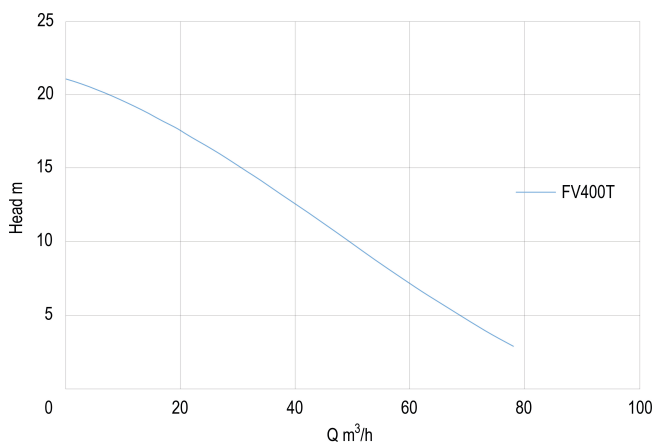

Size 2"

Float not included

DIMENSIONS

Cb-1 190 mm

H-1 690 mm

H-2 340 mm

L 720 mm

W-1 220 mm

Last modified date: 08/03/2026

Bosta UK Ltd.
Reflection House
Olding Road
Bury St. Edmunds
Suffolk