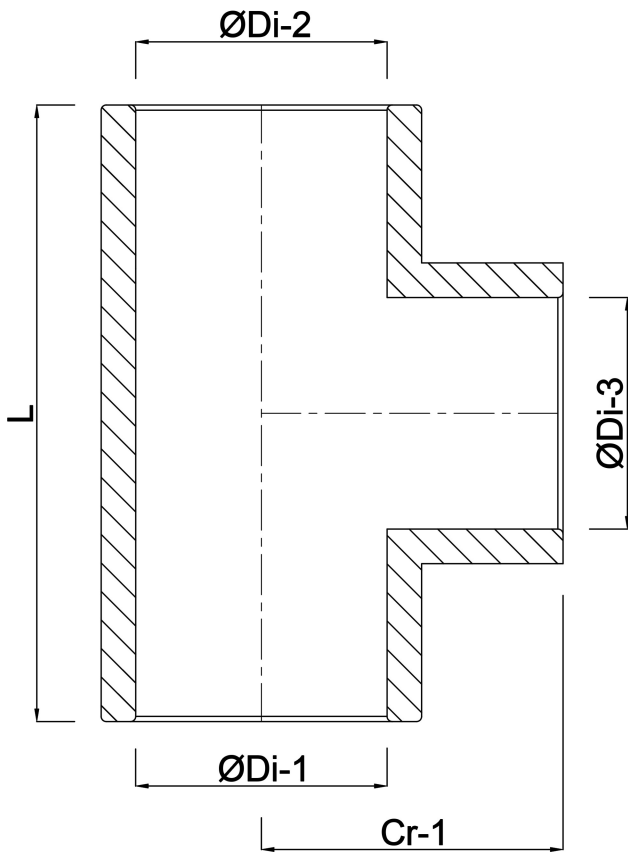

**Profec T-piece 90° PVC-U 40
mm glue socket 16bar grey
KIWA (0110255)**

TECHNICAL SPECIFICATIONS

Colour grey

Material PVC-U

Approval KIWA

Connection glue socket

Pressure 16 bar

Size 40 mm

DIMENSIONS

Cr-1 21 mm

L 42 mm

ØDi-1 40 mm

ØDi-2 40 mm

ØDi-3 40 mm

β 90 °

Last modified date: 22/05/2026