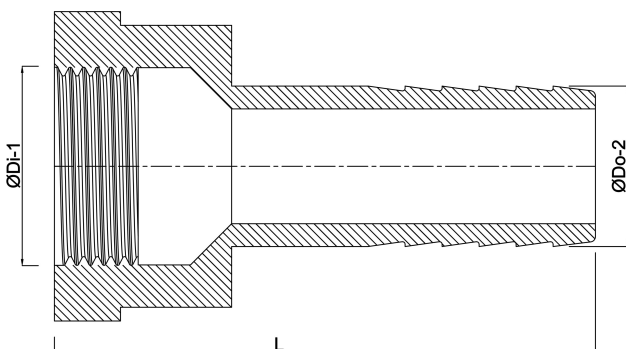

**Profec Hose tail adaptor
hexagonal brass 1/4" x 13 mm
female thread x hose tail 30bar
(0411905)**

TECHNICAL SPECIFICATIONS

Material	brass
Connection	female thread x hose tail
Pressure	30 bar
Max. temp.	120 °C
Size	1/4" x 13 mm
Max. temperature	120 °C

DIMENSIONS

L	33 mm
ØDi-1	1/4 "
ØDi-2	9 mm
ØDo-2	13 mm

Last modified date: 23/05/2026

Bosta UK Ltd.
Reflection House
Olding Road
Bury St. Edmunds
Suffolk
IP33 3TA
T +44 (0) 1284 716580
E enquiries@bosta.co.uk
<http://www.bosta.com>