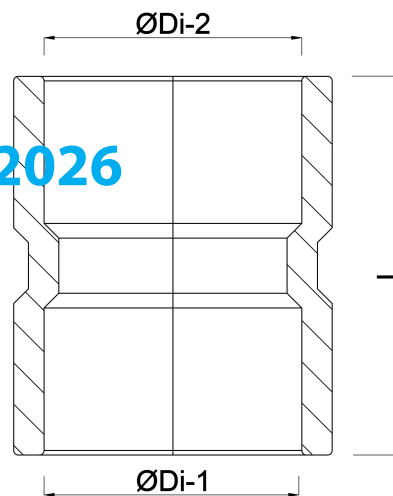

**VDL Transition socket PVC-U  
50 mm x 1 1/2" glue socket x  
imperial glue socket 10bar  
grey (7018299)**

**V-L Van de Lande**

# TECHNICAL SPECIFICATIONS

Colour	grey
Material	PVC-U
Connection	glue socket x imperial glue socket
Pressure	10 bar
Size	50 mm x 1 1/2"

## DIMENSIONS

L	67 mm
T	6 mm
ØDi-1	50 mm
ØDi-2	1 1/2 "

**Last modified date: 14/03/2026**

Bosta UK Ltd.  
Reflection House  
Olding Road  
Bury St. Edmunds  
Suffolk

IP33 3TA  
T +44 (0) 1284 716580  
E [enquiries@bosta.co.uk](mailto:enquiries@bosta.co.uk)  
<http://www.bosta.com>