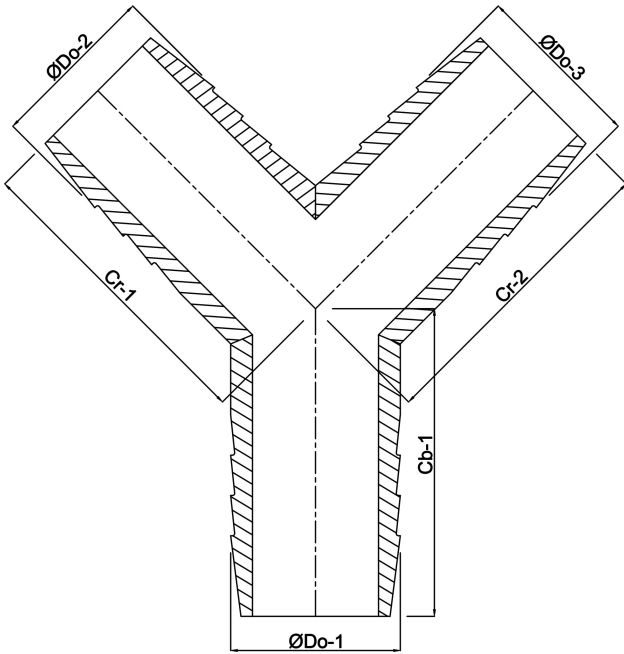

Hose tail Y-piece POM 5 mm
hose tail 10bar white (0440300)

TECHNICAL SPECIFICATIONS

Colour white

Material POM

Connection hose tail

Max. temperature 80 °C

Pressure 10 bar

Max. temp. 80 °C

Size 5 mm

DIMENSIONS

Cb-1 31.5 mm

Cr-1 31.5 mm

Cr-2 31.5 mm

ØDo-1 5 mm

ØDo-2 5 mm

ØDo-3 5 mm