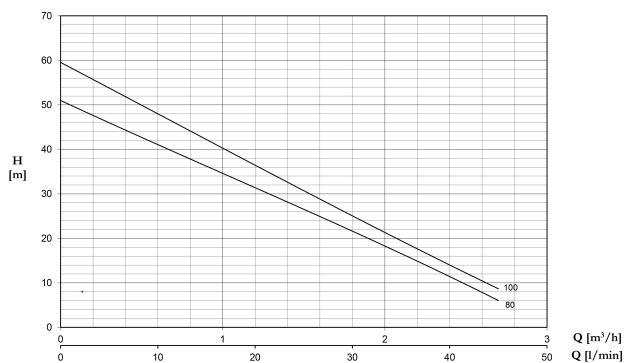

**Foras Fuel pump 1" female
thread 8bar 5A 230VAC blue
self priming type PC80M
(0940045)**

TECHNICAL SPECIFICATIONS

Colour blue

Pump body cast iron

Material impeller 1 brass

Model self priming

Connection female thread

Length 270 mm

Voltage 230VAC

Max. temperature 90 °C

Width 135 mm

Minimum medium temperature 0 °C
(continuous)

Height 170 mm

Max flow rate 2.7 m³/h

Pressure 8 bar

Packaging dimensions L/W/H 310 x 185 x 195 mm

Type PC80M

Output Power 0,8 HP

Max. head 46 m

Size 1"

Weight 11.1 kg

Power 0.59 kW

Ampere 5 A