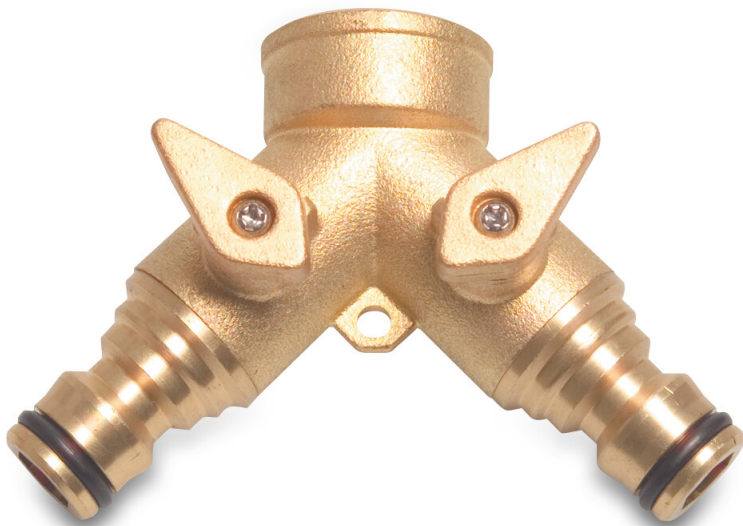

**Profec Click connector Y-piece
brass 3/4" female thread x
male click x male click type
with ball valve (0500116)**

TECHNICAL SPECIFICATIONS

Type	with ball valve
Material	brass
Connection	female thread x male click x male click
Max. temperature	120 °C
Max. temp.	120 °C
Size	3/4"

DIMENSIONS

Cb-1	48 mm
ØDi-2	3/4 "
ØDo-1	16.5 mm
ØDo-3	16.5 mm

Last modified date: 23/05/2026

Bosta UK Ltd.
Reflection House
Olding Road

Bury St. Edmunds
Suffolk
IP33 3TA
T +44 (0) 1284 716580
E enquiries@bosta.co.uk
<http://www.bosta.com>