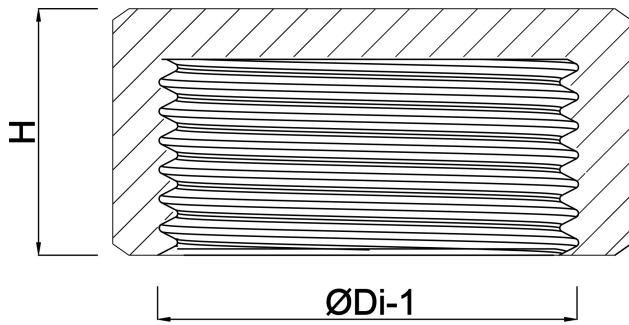

**Profec Nr. 300 Hexagon cap  
brass 1 1/4" female thread  
30bar (0710401)**

# TECHNICAL SPECIFICATIONS

Material	brass
Connection	female thread
Fitting nr.	Nr. 300
Max. temp.	120 °C
Size	1 1/4"
Pressure	30 bar

# DIMENSIONS

F-1	13 mm
H	16 mm
K-1	46 mm
ØDi-1	1 1/4 "
ØDo-1	51 mm

**Last modified date: 24/05/2026**

Bosta UK Ltd.  
Reflection House  
Olding Road  
Bury St. Edmunds  
Suffolk  
IP33 3TA  
T +44 (0) 1284 716580  
E [enquiries@bosta.co.uk](mailto:enquiries@bosta.co.uk)  
<http://www.bosta.com>